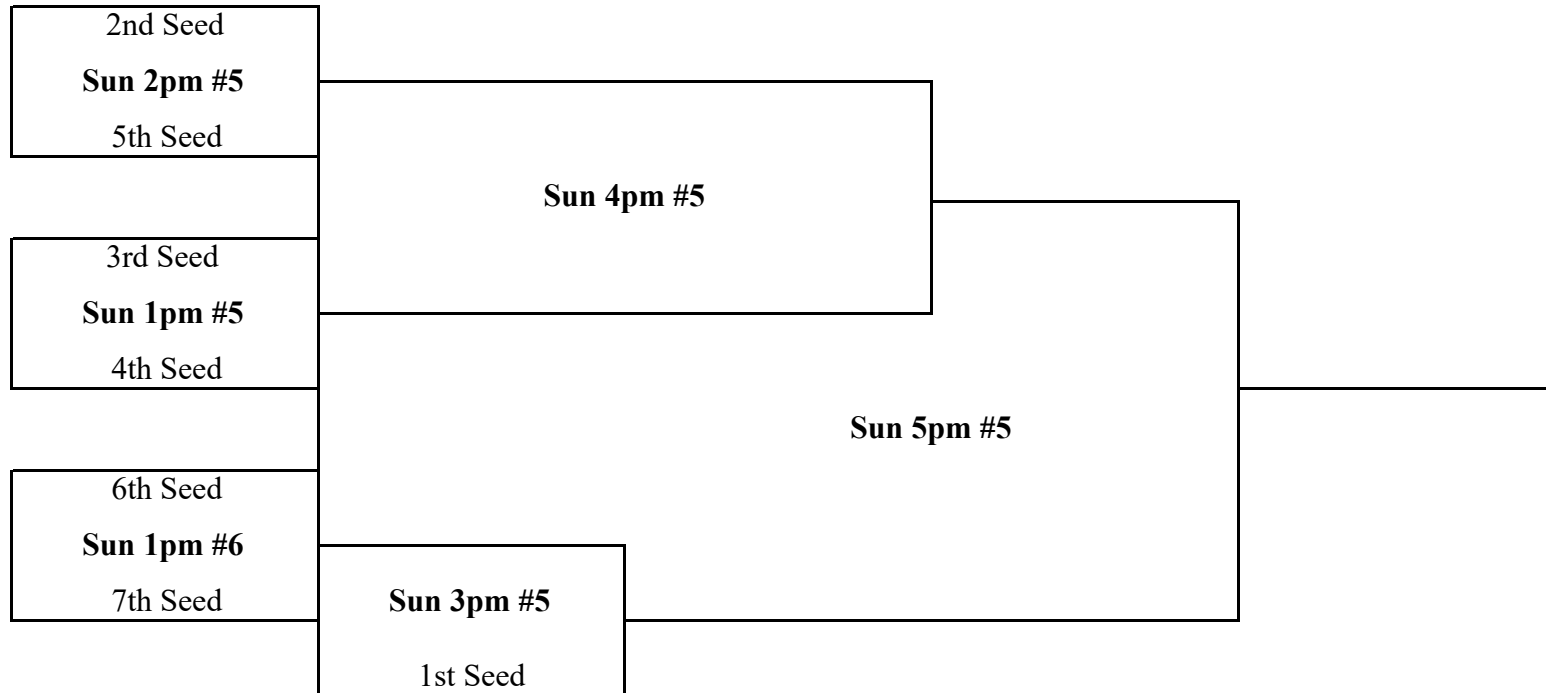

## Small School Varsity - Championship Bracket

<u>Gym Locations / Court #'s</u>
<b>Court # 1, 2, 3 at Lockridge Arena (Mines)</b>
<b>Court # 4 at Volk Gymnasium (Mines)</b>
<b>Courts # 5, 6 at Golden High School</b>
<b>Court # 9, 10 at Wheat Ridge High School</b>

**JV - Championship Bracket**

**JV - Gold Bracket**

**JV - Silver Bracket**

**JV - Consolation Bracket**

**Gym Locations / Court #'s**

Court # 1, 2, 3 at Lockridge Arena (Mines)  
 Court # 4 at Volk Gymnasium (Mines)  
 Courts # 5, 6 at Golden High School  
 Court # 9, 10 at Wheat Ridge High School

## Sophomore - Championship Bracket