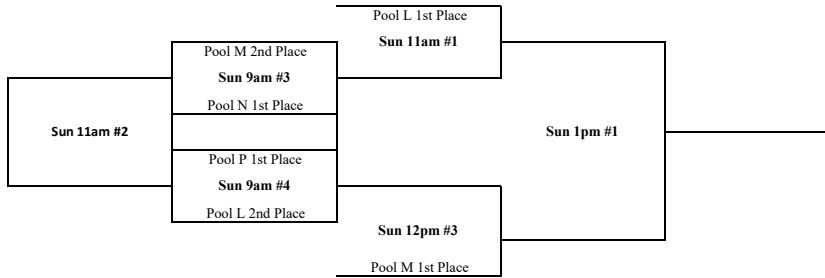

**JV - Championship Bracket**

**JV - Gold Bracket**

**JV - Silver Bracket**

**JV - Consolation Bracket**

**Gym Locations / Court #'s**

Court # 1, 2, 3 at Lockridge Arena (Mines)  
 Court # 4 at Volk Gymnasium (Mines)  
 Courts # 5, 6 at Golden High School  
 Court # 9, 10 at Wheat Ridge High School

## Sophomore - Championship Bracket

### Gym Locations / Court #'s

**Court # 1, 2, 3 at Lockridge Arena (Mines)**

**Court # 4 at Volk Gymnasium (Mines)**

**Courts # 5, 6 at Golden High School**

**Court # 9, 10 at Wheat Ridge High School**

**Freshmen - Championship Bracket**

**Freshmen - Gold Bracket**

**Freshmen - Silver Bracket**

**Freshmen - Consolation Bracket**

**Gym Locations / Court #'s**

- Court # 1, 2, 3 at Lockridge Arena (Mines)
- Court # 4 at Volk Gymnasium (Mines)
- Courts # 5, 6 at Golden High School
- Court # 9, 10 at Wheat Ridge High School